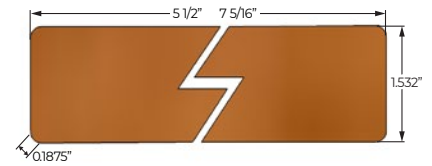

Boards

- 7/8 x 2
- 7/8 x 3
- 7/8 x 4
- 7/8 x 6
- 7/8 x 8
- 7/8 x 10
- 7/8 x 12

Patterns

- Bevel
- Channel
- T&G
- Centre Match
- Finger Joint
- Shiplap

Grades

- Selkirk Select
- #4&Btr Clear
- C&Btr
- Decking

Products

	MC	GRADE	THICKNESS	WIDTH	FINISH
T&G V4E	KD	A&Btr	11/16	4, 6	SF/Rev
T&G V4E	KD	Sel/Qual	11/16	4, 6, 8	SF/Rev
C-Match	KD	Sel/Qual	11/16	6, 8	SF/Rev
Bevel	KD	Sel/Qual	11/16	6, 8	Resawn
Rabt Bevel	KD	Sel/Qual	11/16	6, 8	Resawn
F/J Bevel	KD	A&Btr FJ	1/2	6	SF/Rev
Channel	KD	Sel/Qual	7/8	8, 10	Rgh-hd/ Sawn
Shiplap	KD	Sel/Qual	11/16	6, 8, 10, 12	Rgh-hd/ Sawn
Boards	KD	Selkirk	7/8	2, 3, 4, 6, 8, 10, 12	S1S2E Rgh-hd
	KD	C&Btr	7/8	4, 6, 8, 10, 12	S1S2E Rgh-hd
Decking	KD	Selkirk Select	5/4	4, 5, 6	RED
	KD	C&Btr	5/4	6	RED
Dimension	KD	Selkirk Select	2	4, 6	S4SEE
	KD	C&Btr	2	4, 6	S4SEE
Rough Dimension	KD	Selkirk Select	1 3/4	3-3/4, 5-3/4	Rgh-hd 4S

Shipping

Truck or **Rail** shipping available

Global shipping available

Please inquire for rates

Products

TONGUE & GROOVE

1 3/4" RH4S ROUGH DIMENSION

11/16" PLAIN BEVEL

7/8" S1S2E RGH-HD BOARD

FINGER JOINT BEVEL

11/16" RABT BEVEL

2" S4SEE

7/8" CHANNEL

5/4" S4SEE

SHIPLAP

CENTER MATCH