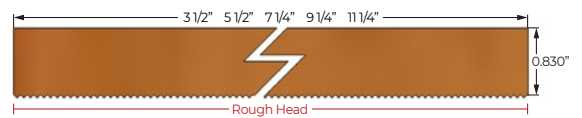

7/8" S1S2E RGH-HD BOARD