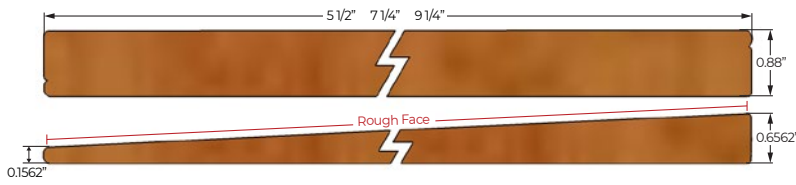

Boards

- 7/8 x 2
- 7/8 x 3
- 7/8 x 4
- 7/8 x 6
- 7/8 x 8
- 7/8 x 10
- 7/8 x 12

Patterns

- Bevel
- Channel
- T&G
- Centre Match
- Finger Joint
- Shiplap

Grades

- Selkirk Select
- #4&Btr Clear
- C&Btr
- Decking

Dimensions

- 2 x 4
- 2 x 6

Decking

- 5/4 x 4
- 5/4 x 5
- 5/4 x 6

Committed to service

As the most modern cedar mill in British Columbia we take pride in employing a highly skilled local workforce and using the latest technology to maximize quality and recovery. We take our responsibility to our customers seriously and our product quality is guaranteed with our seal.

Products

	MC	GRADE	THICKNESS	WIDTH	FINISH
T&G V4E	KD	A&Btr	11/16	4, 6	SF/Rev
T&G V4E	KD	Sel/Qual	11/16	4, 6, 8	SF/Rev
C-Match	KD	Sel/Qual	11/16	6, 8	SF/Rev
Bevel	KD	Sel/Qual	11/16	6, 8	Resawn
Rabt Bevel	KD	Sel/Qual	11/16	6, 8	Resawn
F/J Bevel	KD	A&Btr FJ	1/2	6	SF/Rev
Channel	KD	Sel/Qual	7/8	8, 10	Rgh-hd/ Sawn
Shiplap	KD	Sel/Qual	11/16	6, 8, 10, 12	Rgh-hd/ Sawn
Boards	KD	Selkirk	7/8	2, 3, 4, 6, 8, 10, 12	S1S2E Rgh-hd
	KD	C&Btr	7/8	4, 6, 8, 10, 12	S1S2E Rgh-hd
Decking	KD	Selkirk Select	5/4	4, 5, 6	RED
	KD	C&Btr	5/4	6	RED
Dimension	KD	Selkirk Select	2	4, 6	S4SEE
	KD	C&Btr	2	4, 6	S4SEE
Rough Dimension	KD	Selkirk Select	1 3/4	3-3/4, 5-3/4	Rgh-hd 4S

Shipping

Truck or **Rail** shipping available

Global shipping available

Please inquire for rates

Products

TONGUE & GROOVE

1 3/4" RH4S ROUGH DIMENSION

11/16" PLAIN BEVEL