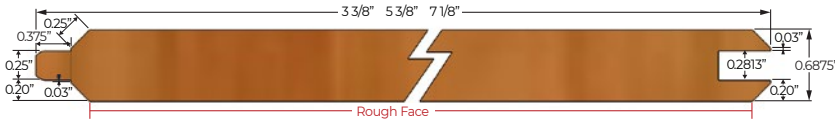

Boards

- 7/8 x 2
- 7/8 x 3
- 7/8 x 4
- 7/8 x 6
- 7/8 x 8
- 7/8 x 10
- 7/8 x 12

Patterns

- Bevel
- Channel
- T&G
- Centre Match
- Finger Joint
- Shiplap

Grades

- Selkirk Select
- #4&Btr Clear
- C&Btr
- Decking

Dimensions

- 2 x 4
- 2 x 6

Decking

- 5/4 x 4
- 5/4 x 5
- 5/4 x 6

Committed to service

As the most modern cedar mill in British Columbia we take pride in employing a highly skilled local workforce and using the latest technology to maximize quality and recovery. We take our responsibility to our customers seriously and our product quality is guaranteed with our seal.

Products

	MC	GRADE	THICKNESS	WIDTH	FINISH
T&G V4E	KD	A&Btr	11/16	4, 6	SF/Rev
T&G V4E	KD	Sel/Qual	11/16	4, 6, 8	SF/Rev
C-Match	KD	Sel/Qual	11/16	6, 8	SF/Rev
Bevel	KD	Sel/Qual	11/16	6, 8	Resawn
Rabt Bevel	KD	Sel/Qual	11/16	6, 8	Resawn
F/J Bevel	KD	A&Btr FJ	1/2	6	SF/Rev
Channel	KD	Sel/Qual	7/8	8, 10	Rgh-hd/ Sawn
Shiplap	KD	Sel/Qual	11/16	6, 8, 10, 12	Rgh-hd/ Sawn
Boards	KD	Selkirk	7/8	2, 3, 4, 6, 8, 10, 12	S1S2E Rgh-hd
	KD	C&Btr	7/8	4, 6, 8, 10, 12	S1S2E Rgh-hd
Decking	KD	Selkirk Select	5/4	4, 5, 6	RED
	KD	C&Btr	5/4	6	RED
Dimension	KD	Selkirk Select	2	4, 6	S4SEE
	KD	C&Btr	2	4, 6	S4SEE
Rough Dimension	KD	Selkirk Select	1 3/4	3-3/4, 5-3/4	Rgh-hd 4S

Shipping

Truck or **Rail** shipping available

Global shipping available

Please inquire for rates

Products

TONGUE & GROOVE

1 3/4" RH4S ROUGH DIMENSION

11/16" PLAIN BEVEL