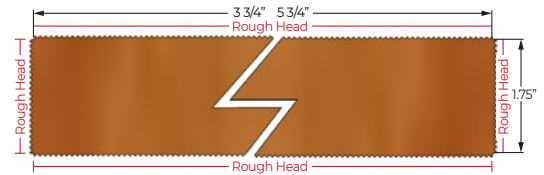

Boards

- 7/8 x 2
- 7/8 x 3
- 7/8 x 4
- 7/8 x 6
- 7/8 x 8
- 7/8 x 10
- 7/8 x 12

Patterns

- Bevel
- Channel
- T&G
- Centre Match
- Finger Joint
- Shiplap

Grades

- Selkirk Select
- #4&Btr Clear
- C&Btr
- Decking

Dimensions

- 2 x 4
- 2 x 6

Decking

- 5/4 x 4
- 5/4 x 5
- 5/4 x 6

Committed to service

As the most modern cedar mill in British Columbia we take pride in employing a highly skilled local workforce and using the latest technology to maximize quality and recovery. We take our responsibility to our customers seriously and our product quality is guaranteed with our seal.

Products

	MC	GRADE	THICKNESS	WIDTH	FINISH
T&G V4E	KD	A&Btr	11/16	4, 6	SF/Rev
T&G V4E	KD	Sel/Qual	11/16	4, 6, 8	SF/Rev
C-Match	KD	Sel/Qual	11/16	6, 8	SF/Rev
Bevel	KD	Sel/Qual	11/16	6, 8	Resawn
Rabt Bevel	KD	Sel/Qual	11/16	6, 8	Resawn
F/J Bevel	KD	A&Btr FJ	1/2	6	SF/Rev
Channel	KD	Sel/Qual	7/8	8, 10	Rgh-hd/ Sawn
Shiplap	KD	Sel/Qual	11/16	6, 8, 10, 12	Rgh-hd/ Sawn
Boards	KD	Selkirk	7/8	2, 3, 4, 6, 8, 10, 12	S1S2E Rgh-hd
	KD	C&Btr	7/8	4, 6, 8, 10, 12	S1S2E Rgh-hd
Decking	KD	Selkirk Select	5/4	4, 5, 6	RED
	KD	C&Btr	5/4	6	RED
Dimension	KD	Selkirk Select	2	4, 6	S4SEE
	KD	C&Btr	2	4, 6	S4SEE
Rough Dimension	KD	Selkirk Select	1 3/4	3-3/4, 5-3/4	Rgh-hd 4S

Shipping

Truck or **Rail** shipping available

Global shipping available

Please inquire for rates

Products

TONGUE & GROOVE

1 3/4" RH4S ROUGH DIMENSION

11/16" PLAIN BEVEL