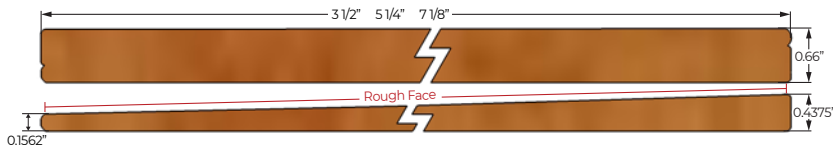

FINGER JOINT BEVEL