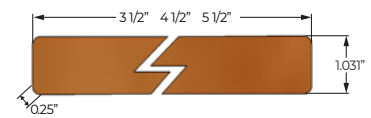

Products

	MC	GRADE	THICKNESS	WIDTH	FINISH
T&G V4E	KD	A&Btr	11/16	4, 6	SF/Rev
T&G V4E	KD	Sel/Qual	11/16	4, 6, 8	SF/Rev
C-Match	KD	Sel/Qual	11/16	6, 8	SF/Rev
Bevel	KD	Sel/Qual	11/16	6, 8	Resawn
Rabt Bevel	KD	Sel/Qual	11/16	6, 8	Resawn
F/J Bevel	KD	A&Btr FJ	1/2	6	SF/Rev
Channel	KD	Sel/Qual	7/8	8, 10	Rgh-hd/ Sawn
Shiplap	KD	Sel/Qual	11/16	6, 8, 10, 12	Rgh-hd/ Sawn
Boards	KD	Selkirk	7/8	2, 3, 4, 6, 8, 10, 12	S1S2E Rgh-hd
	KD	C&Btr	7/8	4, 6, 8, 10, 12	S1S2E Rgh-hd
Decking	KD	Selkirk Select	5/4	4, 5, 6	RED
	KD	C&Btr	5/4	6	RED
Dimension	KD	Selkirk Select	2	4, 6	S4SEE
	KD	C&Btr	2	4, 6	S4SEE
Rough Dimension	KD	Selkirk Select	1 3/4	3-3/4, 5-3/4	Rgh-hd 4S

Shipping

Truck or **Rail** shipping available

Global shipping available

Please inquire for rates

Products

TONGUE & GROOVE

1 3/4" RH4S ROUGH DIMENSION

11/16" PLAIN BEVEL

7/8" S1S2E RGH-HD BOARD

FINGER JOINT BEVEL

11/16" RABT BEVEL

2" S4SEE

7/8" CHANNEL

5/4" S4SEE

SHIPLAP

CENTER MATCH