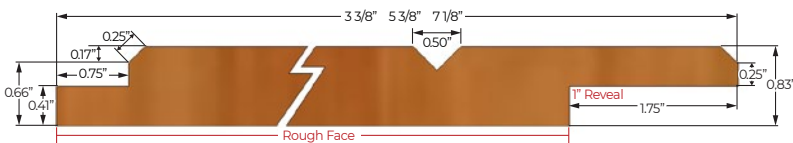

Boards

- 7/8 x 2
- 7/8 x 3
- 7/8 x 4
- 7/8 x 6
- 7/8 x 8
- 7/8 x 10
- 7/8 x 12

Patterns

- Bevel
- Channel
- T&G
- Centre Match
- Finger Joint
- Shiplap

Grades

- Selkirk Select
- #4&Btr Clear
- C&Btr
- Decking

Dimensions

- 2 x 4
- 2 x 6

Decking

- 5/4 x 4
- 5/4 x 5
- 5/4 x 6

Committed to service

As the most modern cedar mill in British Columbia we take pride in employing a highly skilled local workforce and using the latest technology to maximize quality and recovery. We take our responsibility to our customers seriously and our product quality is guaranteed with our seal.

Shipping

Truck or **Rail** shipping available

Global shipping available

Please inquire for rates

Products

TONGUE & GROOVE

1 3/4" RH4S ROUGH DIMENSION

11/16" PLAIN BEVEL

7/8" S1S2E RGH-HD BOARD

FINGER JOINT BEVEL

11/16" RABT BEVEL

2" S4SEE

7/8" CHANNEL

5/4" S4SEE

SHIPLAP

CENTER MATCH