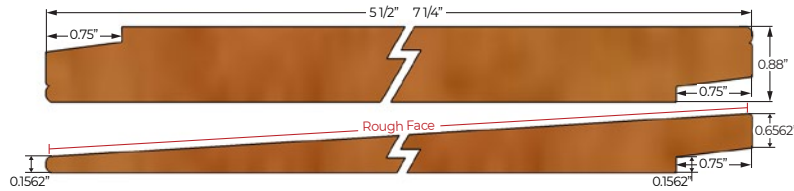

11/16" RABT BEVEL